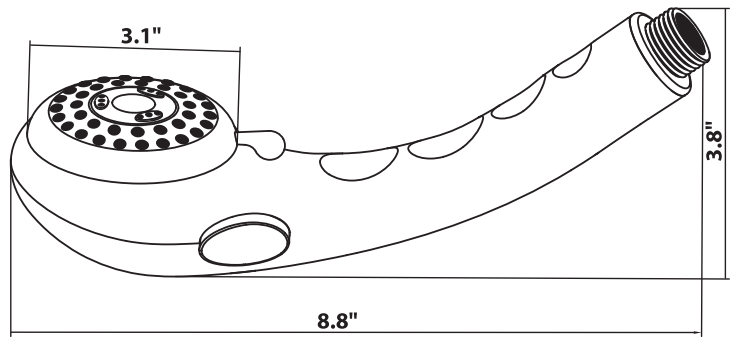

# safe water temperature every time

- Installs in Minutes
- Anti-Scald Protection Built-In
- No Adjustments or Modifications Needed
- Compatible with any Tub/Shower Valve
- 10 Year Warranty

**h<sub>2</sub>otstop** products all contain a patent-pending Temperature Actuated Flow Control (TAFFR) feature certified to ASSE Standard 1062. This feature is designed to reduce water flow to a trickle when water reaches unsafe temperatures, and automatically return to normal flow after the temperature is reduced. It still allows users to set water heater temperatures at a safe level to avoid Legionellae contamination. Because it is an end-point device, it can be installed in apartments and other areas where there is no access to behind-the-wall piping, and accommodates installations where different areas of the home require higher hot water temperatures.

### HotStop™ Hand-Held Shower

Min. Actuation Temp.	117° F (47° C)
Shut-off Time	<5 seconds @ 120°F (49° C)
Housing Material	ABS plastic
Finish	Polished Chrome
Shipping Weight	1.95 lbs
Included Accessories	6 ft. hose, adapter bracket, PTFE tape